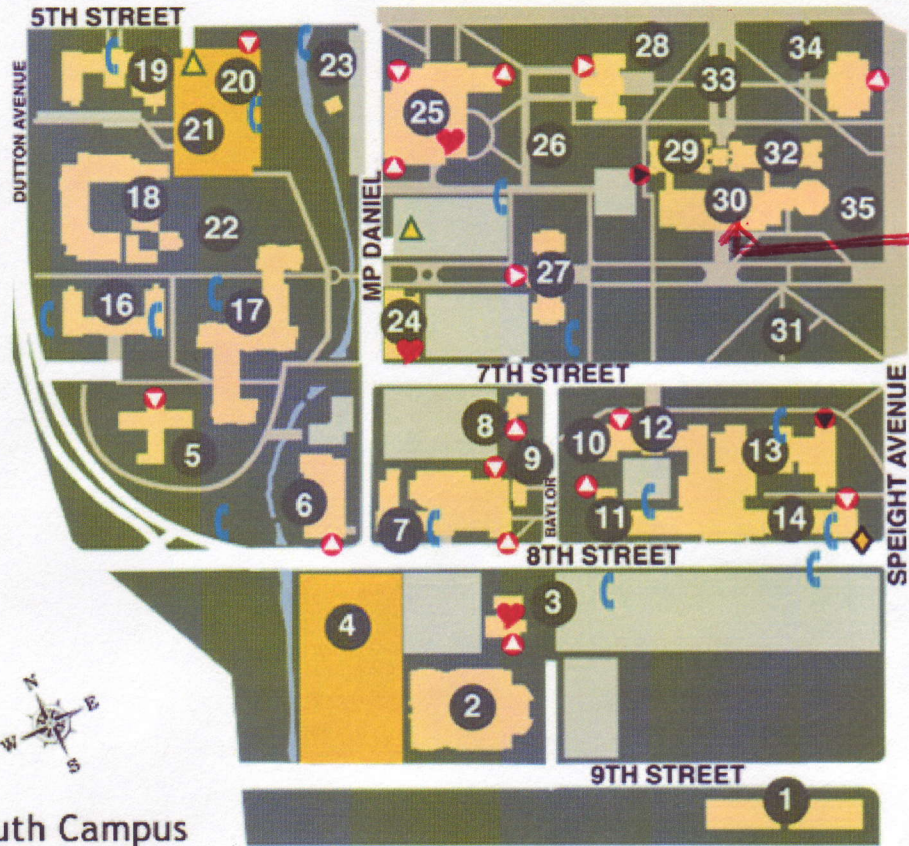

[Visit Campus](#)

[BU Shuttle](#)

[Directions to BU](#)

[Facilities Showcase](#)

[Printable Map](#)

[Baylor > Campus Map > Campus Map - South](#)

Campus Overview

South Campus Area Maps

Maps:

[Buildings](#)

Parking:

[Visitor](#)

[Faculty/Employee](#)

[Student](#)

Areas of Interest

- 1 Speight-Jenkins Apartment Complex
- 2 Stacy Riddle Forum
- 3 Harrington House Faculty Center
- 4 Eighth Street Parking Facility
- 5 A.F.R.O.T.C.
- 6 Mary Gibbs Jones Family & Consumer Sciences Building
- 7 Collins Residence Hall
- 8 Harris House
- 9 Martin House
- 10 Alexander Conference Suite
- 11 Dawson Residence Hall
- 12 Alexander Residence Hall
- 13 Memorial Residence Hall
- 14 Allen Residence Hall
- 16 Kokernot Residence Hall
- 17 Brooks Residential Flats
- 18 Brooks Residential College
- 19 Martin Residence Hall
- 20 Baylor Bookstore
- 21 Fifth Street Parking Facility
- 22 Minglewood Bowl
- 23 Bill and Eva Williams Bear Habitat
- 24 Neill Morris Hall
- 25 Bill Daniel Student

South Campus
Baylor University

Center	26 Vara Martin Daniel Plaza
27 Pat Neff Hall	28 Carroll Science Hall
29 Old Main	30 Draper Academic Building
31 Founders Mall	32 Burleson Hall
33 Burleson Quadrangle	34 Carroll Library (Texas Collection)
35 Bennett Auditorium	